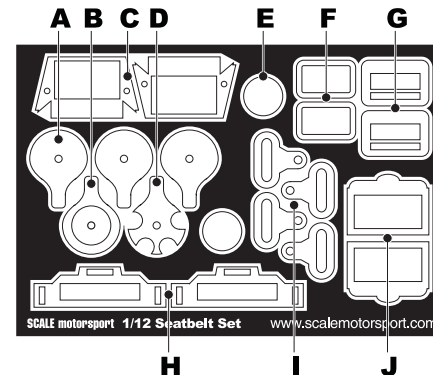

Parts List

A Clasp	F Crotch Belt
B Clasp	G Lap Belt
C Shoulder (Not used)	H Shoulder
D Clasp	I Buckle
E Clasp	J Shoulder (Not used)

Scale Motorsport
P.O. Box 823
Newtown, CT 06470-2023
USA

Fax: 203.426.7136
customerservice@scalemotorsport.com
www.scalemotorsport.com

This product is not a toy, it is designed for the intermediate to advanced model builder interested in raising the level of detail in their model car building. Keep out of reach from small children, small parts can be dangerous.

Product Name: Racing Harness Set
Scale: 1:12th
SKU#: 8123