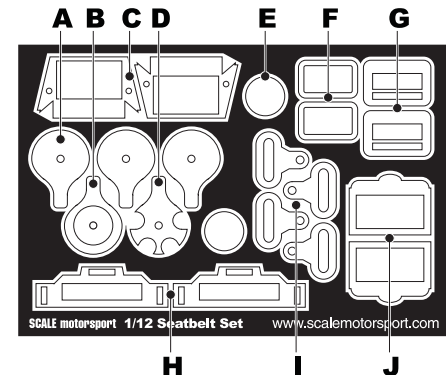

Parts List

A Clasp	F Crotch Belt
B Clasp	G Lap Belt
C Shoulder (Not used)	H Shoulder
D Clasp	I Buckle
E Clasp	J Shoulder (Not used)