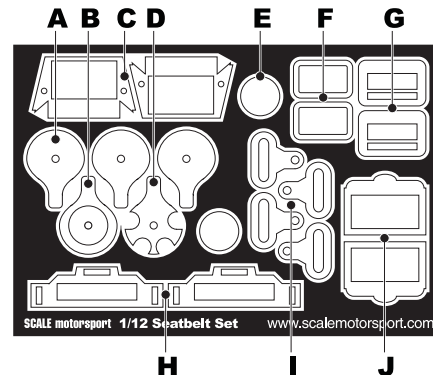

**Product Name:** Racing Harness Set  
**Scale:** 1:12th  
**SKU#:** 8123

**Parts List**

- |                              |                              |
|------------------------------|------------------------------|
| <b>A</b> Clasp               | <b>F</b> Crotch Belt         |
| <b>B</b> Clasp               | <b>G</b> Lap Belt            |
| <b>C</b> Shoulder (Not used) | <b>H</b> Shoulder            |
| <b>D</b> Clasp               | <b>I</b> Buckle              |
| <b>E</b> Clasp               | <b>J</b> Shoulder (Not used) |