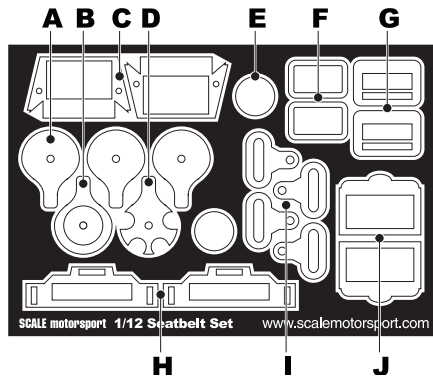

**Product Name:** Racing Harness Set  
**Scale:** 1:12th  
**SKU#:** 8123

**Parts List**

- |                              |                              |
|------------------------------|------------------------------|
| <b>A</b> Clasp               | <b>F</b> Crotch Belt         |
| <b>B</b> Clasp               | <b>G</b> Lap Belt            |
| <b>C</b> Shoulder (Not used) | <b>H</b> Shoulder            |
| <b>D</b> Clasp               | <b>I</b> Buckle              |
| <b>E</b> Clasp               | <b>J</b> Shoulder (Not used) |

## Seat Belt Assembly