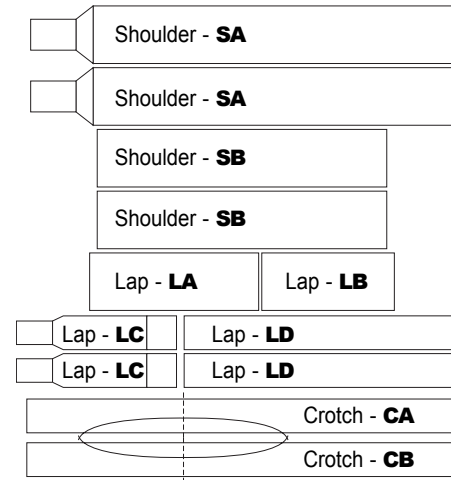

Seat Belt Templates