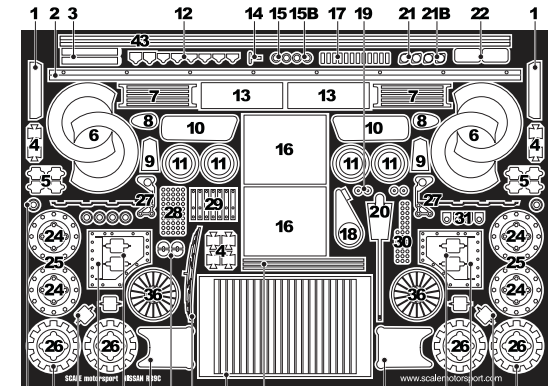

Parts List

1 Radiator Bracket	18 Tow Hook	35 Sensor
2 Rear Wing Wickerbill	19 Rear Hub Detail	36 Turbo Detail
3 Engine Badges	20 Wiper Arm	37 Engine Mount
4 Spark Plug Boots	21 Side Number Lights	38 Rear Hub Detail
5 Spark Plug Boots	22 Mirror Face	39 Wiper Blade
6 F/R Brake Discs	23 Rear Hub Detail	40 Radiator Face
7 Oil Radiator Face	24 Turbo Detail	41 Radiator Straps
8 Roof Marker Light Base	25 Rotor Detail	42 Sensor
9 Rear Hub Detail	26 Turbo Detail	43 Hose Clamps
10 Rear Light Backing	27 Cam Cover Detail	
11 Rear Light Backing	28 Cam Cover Detail	
12 Window Clips	29 Door Hinges	
13 Small Radiator Face	30 Cam Cover Detail	
14 Kill Switch	31 Wiper Arm Detail	
15 Door Buttons	32 Rotor Detail	
16 Large Radiator Face	33 Sensor	
17 Body Fasteners	34 Exhaust Shield