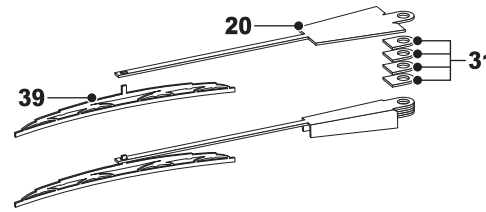

Brake Hubs & Discs

Assembly placed on parts B3, B4 and B5