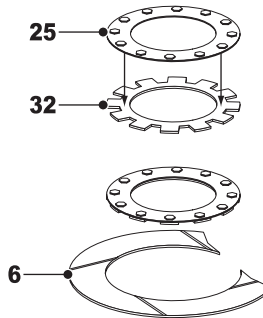

## Brake Hubs & Discs

Assembly placed on parts B3, B4 and B5

## Parts List

- |                          |                       |                    |
|--------------------------|-----------------------|--------------------|
| 1 Radiator Bracket       | 18 Tow Hook           | 35 Sensor          |
| 2 Rear Wing Wickerbill   | 19 Rear Hub Detail    | 36 Turbo Detail    |
| 3 Engine Badges          | 20 Wiper Arm          | 37 Engine Mount    |
| 4 Spark Plug Boots       | 21 Side Number Lights | 38 Rear Hub Detail |
| 5 Spark Plug Boots       | 22 Mirror Face        | 39 Wiper Blade     |
| 6 F/R Brake Discs        | 23 Rear Hub Detail    | 40 Radiator Face   |
| 7 Oil Radiator Face      | 24 Turbo Detail       | 41 Radiator Straps |
| 8 Roof Marker Light Base | 25 Rotor Detail       | 42 Sensor          |
| 9 Rear Hub Detail        | 26 Turbo Detail       | 43 Hose Clamps     |
| 10 Rear Light Backing    | 27 Cam Cover Detail   |                    |
| 11 Rear Light Backing    | 28 Cam Cover Detail   |                    |
| 12 Window Clips          | 29 Door Hinges        |                    |
| 13 Small Radiator Face   | 30 Cam Cover Detail   |                    |
| 14 Kill Switch           | 31 Wiper Arm Detail   |                    |
| 15 Door Buttons          | 32 Rotor Detail       |                    |
| 16 Large Radiator Face   | 33 Sensor             |                    |
| 17 Body Fasteners        | 34 Exhaust Shield     |                    |

## Front Radiator