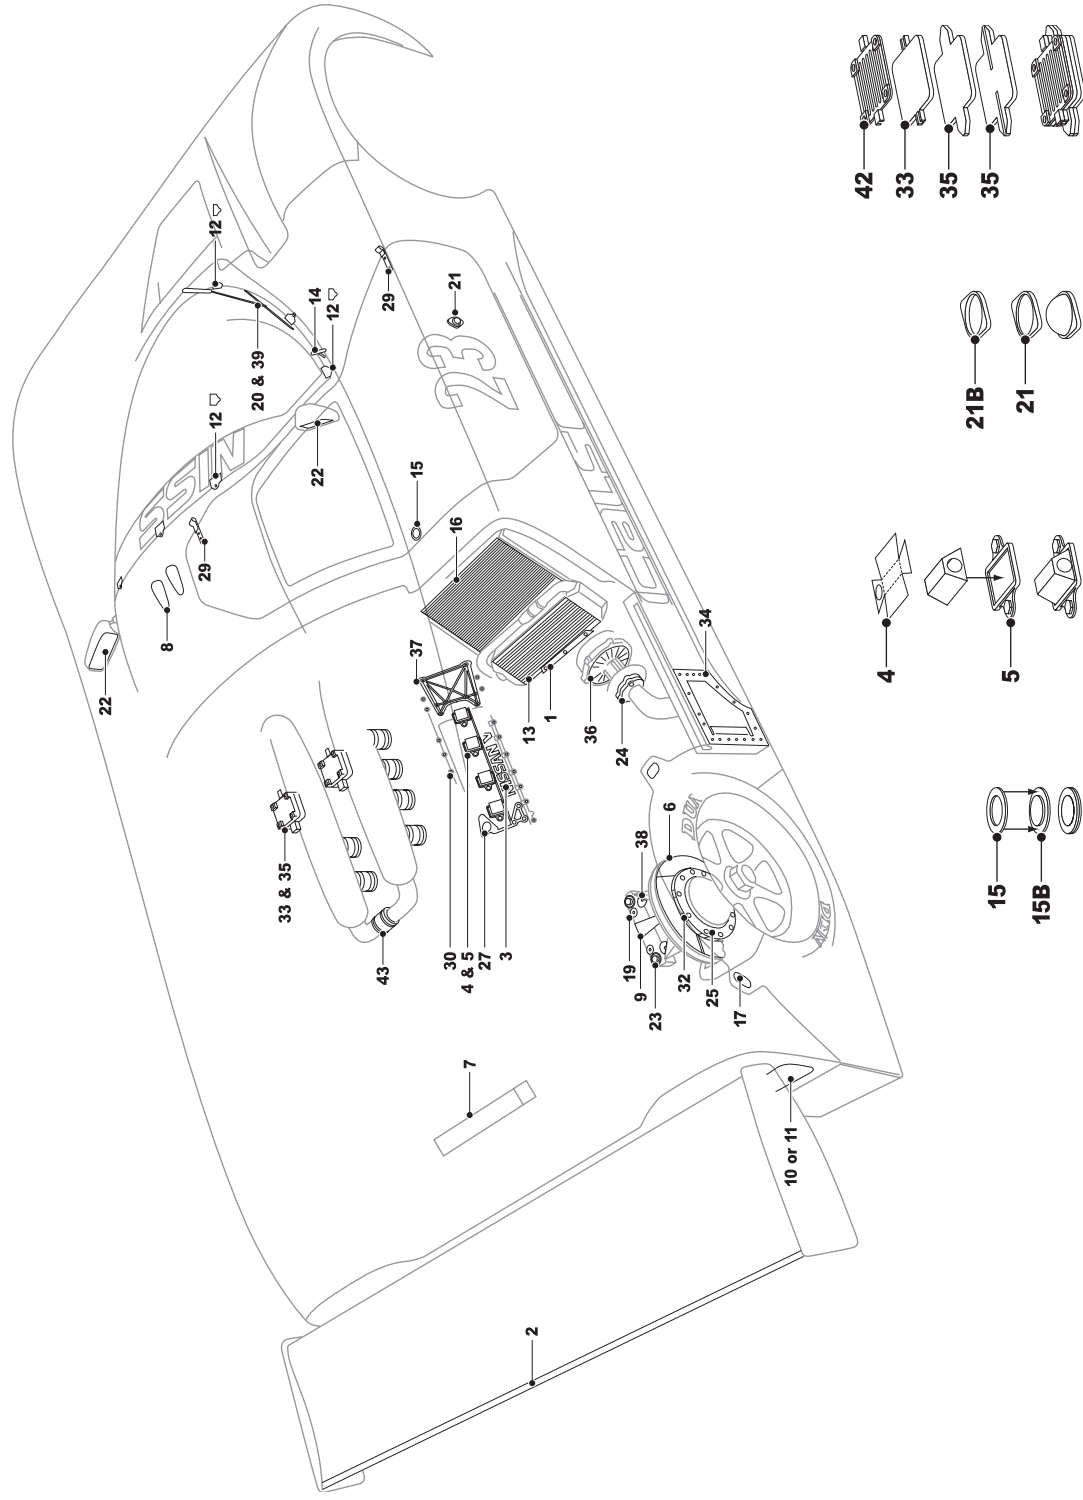

## Parts List

- |                          |                       |                    |
|--------------------------|-----------------------|--------------------|
| 1 Radiator Bracket       | 18 Tow Hook           | 35 Sensor          |
| 2 Rear Wing Wickerbill   | 19 Rear Hub Detail    | 36 Turbo Detail    |
| 3 Engine Badges          | 20 Wiper Arm          | 37 Engine Mount    |
| 4 Spark Plug Boots       | 21 Side Number Lights | 38 Rear Hub Detail |
| 5 Spark Plug Boots       | 22 Mirror Face        | 39 Wiper Blade     |
| 6 F/R Brake Discs        | 23 Rear Hub Detail    | 40 Radiator Face   |
| 7 Oil Radiator Face      | 24 Turbo Detail       | 41 Radiator Straps |
| 8 Roof Marker Light Base | 25 Rotor Detail       | 42 Sensor          |
| 9 Rear Hub Detail        | 26 Turbo Detail       | 43 Hose Clamps     |
| 10 Rear Light Backing    | 27 Cam Cover Detail   |                    |
| 11 Rear Light Backing    | 28 Cam Cover Detail   |                    |
| 12 Window Clips          | 29 Door Hinges        |                    |
| 13 Small Radiator Face   | 30 Cam Cover Detail   |                    |
| 14 Kill Switch           | 31 Wiper Arm Detail   |                    |
| 15 Door Buttons          | 32 Rotor Detail       |                    |
| 16 Large Radiator Face   | 33 Sensor             |                    |
| 17 Body Fasteners        | 34 Exhaust Shield     |                    |

## Parts Placement