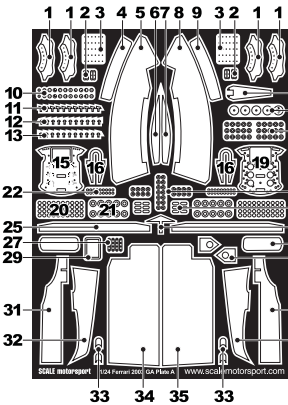

Scale Motorsport
 P.O. Box 823
 Newtown, CT 06470-2023
 USA

Fax: 203.426.7136
 customerservice@scalemotorsport.com
 www.scalemotorsport.com

**Ferrari GA Scale Motorsport sku#: 8013
 For Revell sku#: 07240**

To see other great Scale Motorsport products please visit our web site at:
 www.scalemotorsport.com

Enjoy your build!

Matthew Wells
 Scale Motorsport

Parts List

- 1 Brake Calipers
- 2 Wing Adjusters
- 3 Body Fasteners
- 4/9 Barge Board Detail
- 5/8 Barge Boards
- 6/7 Barge Board Detail
- 10 Steering Wheel Det.
- 11 Steering Wheel Det.
- 12 Steering Wheel Det.
- 13 Steering Wheel Det.
- 14 Front Aerial Shroud
- 15/19 Steering Wheel
- 16 Suspension Mounts
- 17 Steering Wheel Det.
- 18 Body Fasteners
- 20 Body Fasteners
- 21 Body Fasteners
- 22 Body Fasteners
- 23 Body Fasteners
- 24 Wing Adjusters
- 25 Rear Wing Wickerbi
- 26 Monocoque Detail
- 27 Wing Adjusters
- 28 Mirror Faces
- 29 Readout Frame
- 30 Suspension Mounts
- 31/36 Front Wing Diffusers
- 32/37 F Wing Endplate Det.
- 33 Suspension Mounts
- 34/35 Radiator Mesh
- 38 Seat Belt Clasps
- 39-42 Brake Hub
- 43 Brake Hub
- 44 Seat Belt Detail
- 45 Brake Hub
- 46 Seat Belt Adjuster
- 47 Seat Belt Adjuster
- 48-51 Seat Belt Lock
- 52 Seat Belt Detail
- 53 Brake Discs