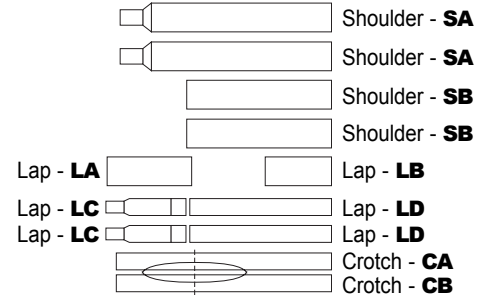

Seat Belt Templates