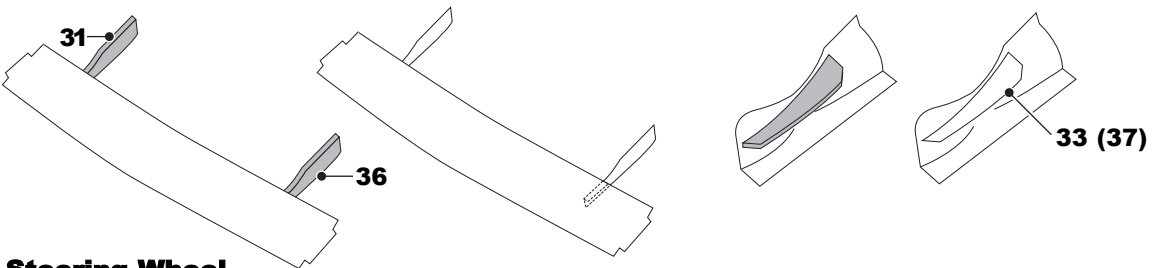

To see other great Scale Motorsport products please visit our web site at:
 www.scalemotorsport.com

Enjoy your build!

Matthew Wells
 Scale Motorsport

Parts List

- 1 Brake Calipers
- 2 Wing Adjusters
- 3 Body Fasteners
- 4/9 Barge Board Detail
- 5/8 Barge Boards
- 6/7 Barge Board Detail
- 10 Steering Wheel Det.
- 11 Steering Wheel Det.
- 12 Steering Wheel Det.
- 13 Steering Wheel Det.
- 14 Front Aerial Shroud
- 15/19 Steering Wheel
- 16 Suspension Mounts
- 17 Steering Wheel Det.
- 18 Body Fasteners
- 20 Body Fasteners
- 21 Body Fasteners
- 22 Body Fasteners
- 23 Body Fasteners
- 24 Wing Adjusters
- 25 Rear Wing Wickerbi
- 26 Monocoque Detail
- 27 Wing Adjusters
- 28 Mirror Faces
- 29 Readout Frame
- 30 Suspension Mounts
- 31/36 Front Wing Diffusers
- 32/37 F Wing Endplate Det.
- 33 Suspension Mounts
- 34/35 Radiator Mesh
- 38 Seat Belt Clasps
- 39-42 Brake Hub
- 43 Brake Hub
- 44 Seat Belt Detail
- 45 Brake Hub
- 46 Seat Belt Adjuster
- 47 Seat Belt Adjuster
- 48-51 Seat Belt Lock
- 52 Seat Belt Detail
- 53 Brake Discs

Seat Belt Assembly

Seat Belt Templates

Front/Rear Brake Disc

Remove moulded plastic disc brakes and calliper

Barge Board

Remove moulded plastic details (X)

Front Wing

Steering Wheel