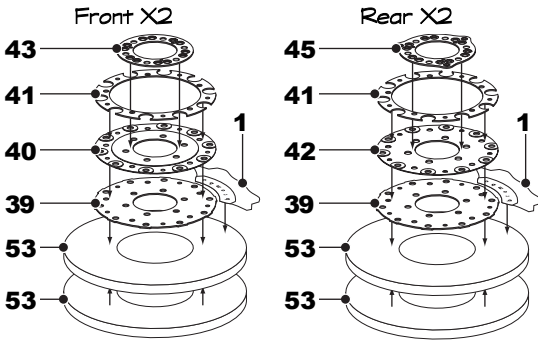

To see other great Scale Motorsport products please visit our web site at:
 www.scalemotorsport.com

Enjoy your build!

Matthew Wells
 Scale Motorsport

Parts List

- 1 Brake Calipers
- 2 Wing Adjusters
- 3 Body Fasteners
- 4/9 Barge Board Detail
- 5/8 Barge Boards
- 6/7 Barge Board Detail
- 10 Steering Wheel Det.
- 11 Steering Wheel Det.
- 12 Steering Wheel Det.
- 13 Steering Wheel Det.
- 14 Front Aerial Shroud
- 15/19 Steering Wheel
- 16 Suspension Mounts
- 17 Steering Wheel Det.
- 18 Body Fasteners
- 20 Body Fasteners
- 21 Body Fasteners
- 22 Body Fasteners
- 23 Body Fasteners
- 24 Wing Adjusters
- 25 Rear Wing Wickerbi
- 26 Monocoque Detail
- 27 Wing Adjusters
- 28 Mirror Faces
- 29 Readout Frame
- 30 Suspension Mounts
- 31/36 Front Wing Diffusers
- 32/37 F Wing Endplate Det.
- 33 Suspension Mounts
- 34/35 Radiator Mesh
- 38 Seat Belt Clasps
- 39-42 Brake Hub
- 43 Brake Hub
- 44 Seat Belt Detail
- 45 Brake Hub
- 46 Seat Belt Adjuster
- 47 Seat Belt Adjuster
- 48-51 Seat Belt Lock
- 52 Seat Belt Detail
- 53 Brake Discs

Seat Belt Assembly

Seat Belt Templates

Front/Rear Brake Disc

Remove moulded plastic disc brakes and calliper

Barge Board

Remove moulded plastic details (X)

Front Wing

Steering Wheel