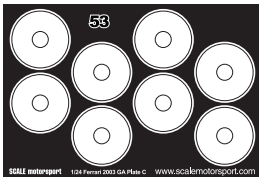

Scale Motorsport
 P.O. Box 823
 Newtown, CT 06470-2023
 USA

Fax: 203.426.7136
 customerservice@scalemotorsport.com
 www.scalemotorsport.com

**Ferrari GA Scale Motorsport sku#: 8013
 For Revell sku#: 07240**

To see other great Scale Motorsport products please visit our web site at:
 www.scalemotorsport.com

Enjoy your build!

Matthew Wells
 Scale Motorsport

Parts List

- 1 Brake Calipers
- 2 Wing Adjusters
- 3 Body Fasteners
- 4/9 Barge Board Detail
- 5/8 Barge Boards
- 6/7 Barge Board Detail
- 10 Steering Wheel Det.
- 11 Steering Wheel Det.
- 12 Steering Wheel Det.
- 13 Steering Wheel Det.
- 14 Front Aerial Shroud
- 15/19 Steering Wheel
- 16 Suspension Mounts
- 17 Steering Wheel Det.
- 18 Body Fasteners
- 20 Body Fasteners
- 21 Body Fasteners
- 22 Body Fasteners
- 23 Body Fasteners
- 24 Wing Adjusters
- 25 Rear Wing Wickerbi
- 26 Monocoque Detail
- 27 Wing Adjusters
- 28 Mirror Faces
- 29 Readout Frame
- 30 Suspension Mounts
- 31/36 Front Wing Diffusers
- 32/37 F Wing Endplate Det.
- 33 Suspension Mounts
- 34/35 Radiator Mesh
- 38 Seat Belt Clasps
- 39-42 Brake Hub
- 43 Brake Hub
- 44 Seat Belt Detail
- 45 Brake Hub
- 46 Seat Belt Adjuster
- 47 Seat Belt Adjuster
- 48-51 Seat Belt Lock
- 52 Seat Belt Detail
- 53 Brake Discs