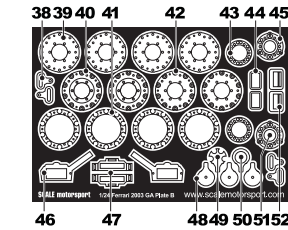

Scale Motorsport
 P.O. Box 823
 Newtown, CT 06470-2023
 USA

Fax: 203.426.7136
 customerservice@scalemotorsport.com
 www.scalemotorsport.com

**Ferrari GA Scale Motorsport sku#: 8013
 For Revell sku#: 07240**

To see other great Scale Motorsport products please visit our web site at:
 www.scalemotorsport.com

Enjoy your build!

Matthew Wells
 Scale Motorsport

Parts List

- 1 Brake Calipers
- 2 Wing Adjusters
- 3 Body Fasteners
- 4/9 Barge Board Detail
- 5/8 Barge Boards
- 6/7 Barge Board Detail
- 10 Steering Wheel Det.
- 11 Steering Wheel Det.
- 12 Steering Wheel Det.
- 13 Steering Wheel Det.
- 14 Front Aerial Shroud
- 15/19 Steering Wheel
- 16 Suspension Mounts
- 17 Steering Wheel Det.
- 18 Body Fasteners
- 20 Body Fasteners
- 21 Body Fasteners
- 22 Body Fasteners
- 23 Body Fasteners
- 24 Wing Adjusters
- 25 Rear Wing Wickerbi
- 26 Monocoque Detail
- 27 Wing Adjusters
- 28 Mirror Faces
- 29 Readout Frame
- 30 Suspension Mounts
- 31/36 Front Wing Diffusers
- 32/37 F Wing Endplate Det.
- 33 Suspension Mounts
- 34/35 Radiator Mesh
- 38 Seat Belt Clasps
- 39-42 Brake Hub
- 43 Brake Hub
- 44 Seat Belt Detail
- 45 Brake Hub
- 46 Seat Belt Adjuster
- 47 Seat Belt Adjuster
- 48-51 Seat Belt Lock
- 52 Seat Belt Detail
- 53 Brake Discs