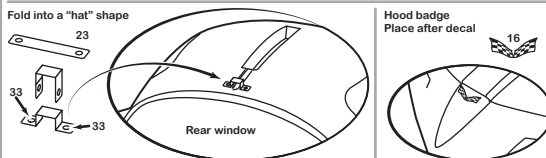

SCALE MOTORSPORT

126 Ridgebury Road
Ridgefield, Connecticut 06877 USA
Phone: 203-244-5423 Fax: 203-244-5950
www.scalemotorsport.com
Copyright Scale Motorsport December 2012

Ba Ba Bank Builder's Kit
By Scale MotorsportSKU#: 31233

They say a picture is worth a thousand words so hopefully the illustrations below give you every thing you need to assemble your BA BA BANK