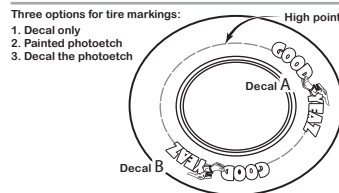

SCALE MOTORSPORT

126 Ridgebury Road
Ridgefield, Connecticut 06877 USA
Phone: 203-244-5423 Fax: 203-244-5950
www.scalemotorsport.com
Copyright Scale Motorsport December 2012

Ba Ba Bank Builder's Kit
By Scale MotorsportSKU#: 31233

They say a picture is worth a thousand words so hopefully the illustrations below give you every thing you need to assemble your BA BA BANK