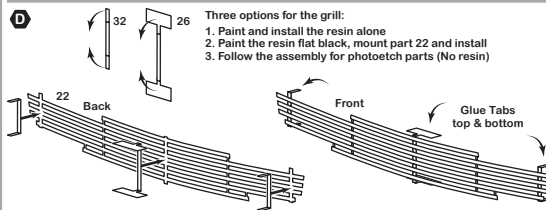

SCALE MOTORSPORT

126 Ridgebury Road
Ridgefield, Connecticut 06877 USA
Phone: 203-244-5423 Fax: 203-244-5950
www.scalemotorsport.com
Copyright Scale Motorsport December 2012

Ba Ba Bank Builder's Kit
By Scale MotorsportSKU#: 31233

They say a picture is worth a thousand words so hopefully the illustrations below give you every thing you need to assemble your BA BA BANK