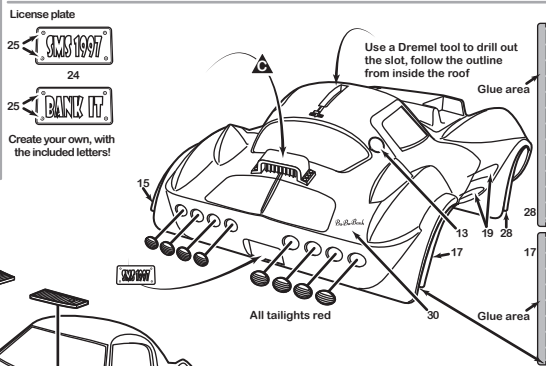

SCALE MOTORSPORT

126 Ridgebury Road
Ridgefield, Connecticut 06877 USA
Phone: 203-244-5423 Fax: 203-244-5950
www.scalemotorsport.com
Copyright Scale Motorsport December 2012

Ba Ba Bank Builder's Kit
By Scale MotorsportSKU#: 31233

They say a picture is worth a thousand words so hopefully the illustrations below give you every thing you need to assemble your BA BA BANK