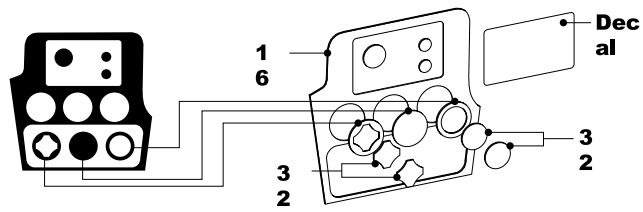

Subaru Impreza WRC '99 Parts List Sku#: 3026

- | | |
|------------------------|-------------------------------|
| 1 Straps | 19 Hood Pin Escutcheon Plates |
| 2 Straps | 20 Passenger Wiper Arm |
| 3 Wiper Arm Detail | 21 Driver Wiper Arm |
| 4 Tail Light Backing | 22 Rear Shock Mount Detail |
| 5 Grill Badge | 23 Wiper Arm Detail |
| 6 Wiper Head Detail | 24 Brake Caliper Badges |
| 7 Driver Foot Rest | 25 Dash Board |
| 8 Passenger Wiper Head | 26 Strap Connectors |
| 9 Passenger Wiper Arm | 27 Replaces Deca 451 |
| 10 Hood Vents | 28 Replaces Decal 53 |
| 11 Front Brake Discs | 29 Front Disc Hub |
| 12 Driver Wiper Head | 30 Rear Disc Hub |
| 13 Side View Mirrors | 31 Rear Brake Disc |
| 14 Passenger Wiper Arm | 32 Dash Board Details |
| 15 Foot Rest | 33 Rear Brake Shields |
| 16 Dash Board | 34 Rear Hub Details |
| 17 Radiator Grill | 35 Front Grill |
| 18 Driver Wiper Arm | 36 Hood Pins |

Dashboard

Dashboard

Dashboard

Windshield Wiper Assembly

(#) Denotes Driver Side Wiper Part's

Passenger Side Wiper

Windshield Wiper Assembly

(#) Denotes Driver Side Wiper Part's