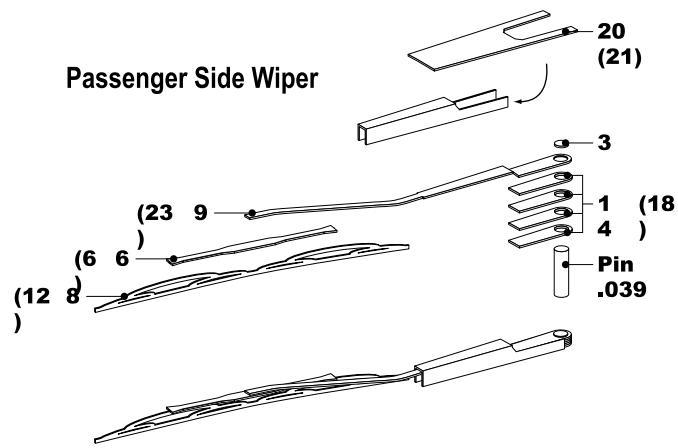

Subaru Impreza WRC '99 Parts List Sku#: 3026

- | | |
|------------------------|-------------------------------|
| 1 Straps | 19 Hood Pin Escutcheon Plates |
| 2 Straps | 20 Passenger Wiper Arm |
| 3 Wiper Arm Detail | 21 Driver Wiper Arm |
| 4 Tail Light Backing | 22 Rear Shock Mount Detail |
| 5 Grill Badge | 23 Wiper Arm Detail |
| 6 Wiper Head Detail | 24 Brake Caliper Badges |
| 7 Driver Foot Rest | 25 Dash Board |
| 8 Passenger Wiper Head | 26 Strap Connectors |
| 9 Passenger Wiper Arm | 27 Replaces Deca 451 |
| 10 Hood Vents | 28 Replaces Decal 53 |
| 11 Front Brake Discs | 29 Front Disc Hub |
| 12 Driver Wiper Head | 30 Rear Disc Hub |
| 13 Side View Mirrors | 31 Rear Brake Disc |
| 14 Passenger Wiper Arm | 32 Dash Board Details |
| 15 Foot Rest | 33 Rear Brake Shields |
| 16 Dash Board | 34 Rear Hub Details |
| 17 Radiator Grill | 35 Front Grill |
| 18 Driver Wiper Arm | 36 Hood Pins |

Dashboard

Dashboard

Dashboard

Windshield Wiper Assembly

(#) Denotes Driver Side Wiper Part's

Passenger Side Wiper

Windshield Wiper Assembly

(#) Denotes Driver Side Wiper Part's

Passenger Side Wiper

Windshield Wiper Assembly

(#) Denotes Driver Side Wiper Part's

Passenger Side Wiper

Driver Foot Rest

Driver Foot Rest

Driver Foot Rest