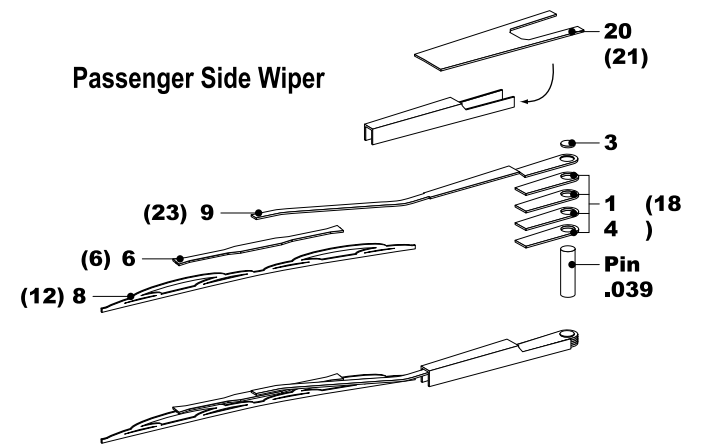

Subaru Impreza WRC '99 Parts List Sku#: 3026

- | | |
|------------------------|-------------------------------|
| 1 Straps | 19 Hood Pin Escutcheon Plates |
| 2 Straps | 20 Passenger Wiper Arm |
| 3 Wiper Arm Detail | 21 Driver Wiper Arm |
| 4 Tail Light Backing | 22 Rear Shock Mount Detail |
| 5 Grill Badge | 23 Wiper Arm Detail |
| 6 Wiper Head Detail | 24 Brake Caliper Badges |
| 7 Driver Foot Rest | 25 Dash Board |
| 8 Passenger Wiper Head | 26 Strap Connectors |
| 9 Passenger Wiper Arm | 27 Replaces Deca 451 |
| 10 Hood Vents | 28 Replaces Decal 53 |
| 11 Front Brake Discs | 29 Front Disc Hub |
| 12 Driver Wiper Head | 30 Rear Disc Hub |
| 13 Side View Mirrors | 31 Rear Brake Disc |
| 14 Passenger Wiper Arm | 32 Dash Board Details |
| 15 Foot Rest | 33 Rear Brake Shields |
| 16 Dash Board | 34 Rear Hub Details |
| 17 Radiator Grill | 35 Front Grill |
| 18 Driver Wiper Arm | 36 Hood Pins |

Dashboard

Dashboard

Dashboard

Windshield Wiper Assembly

(#) Denotes Driver Side Wiper Part's

Passenger Side Wiper

Windshield Wiper Assembly

(#) Denotes Driver Side Wiper Part's

Passenger Side Wiper

Windshield Wiper Assembly

(#) Denotes Driver Side Wiper Part's

Passenger Side Wiper

Driver Foot Rest

Driver Foot Rest

Driver Foot Rest