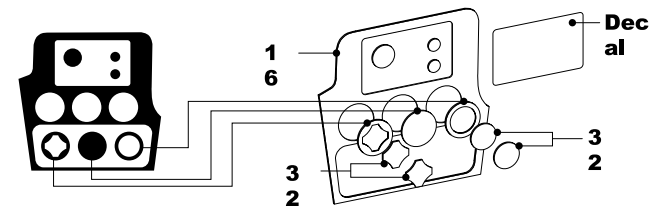

Subaru Impreza WRC '99 Parts List Sku#: 3026

- | | |
|------------------------|-------------------------------|
| 1 Straps | 19 Hood Pin Escutcheon Plates |
| 2 Straps | 20 Passenger Wiper Arm |
| 3 Wiper Arm Detail | 21 Driver Wiper Arm |
| 4 Tail Light Backing | 22 Rear Shock Mount Detail |
| 5 Grill Badge | 23 Wiper Arm Detail |
| 6 Wiper Head Detail | 24 Brake Caliper Badges |
| 7 Driver Foot Rest | 25 Dash Board |
| 8 Passenger Wiper Head | 26 Strap Connectors |
| 9 Passenger Wiper Arm | 27 Replaces Deca 451 |
| 10 Hood Vents | 28 Replaces Decal 53 |
| 11 Front Brake Discs | 29 Front Disc Hub |
| 12 Driver Wiper Head | 30 Rear Disc Hub |
| 13 Side View Mirrors | 31 Rear Brake Disc |
| 14 Passenger Wiper Arm | 32 Dash Board Details |
| 15 Foot Rest | 33 Rear Brake Shields |
| 16 Dash Board | 34 Rear Hub Details |
| 17 Radiator Grill | 35 Front Grill |
| 18 Driver Wiper Arm | 36 Hood Pins |

Dashboard

Dashboard

Dashboard

Windshield Wiper Assembly

(#) Denotes Driver Side Wiper Part's

Passenger Side Wiper

Windshield Wiper Assembly

(#) Denotes Driver Side Wiper Part's