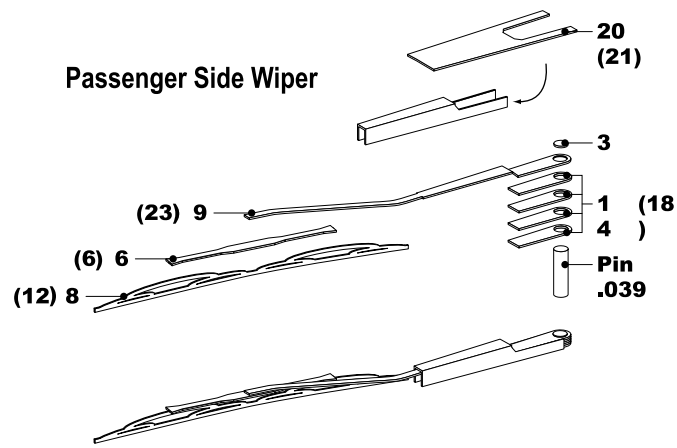

Subaru Impreza WRC '99 Parts List Sku#: 3026

- | | |
|------------------------|-------------------------------|
| 1 Straps | 19 Hood Pin Escutcheon Plates |
| 2 Straps | 20 Passenger Wiper Arm |
| 3 Wiper Arm Detail | 21 Driver Wiper Arm |
| 4 Tail Light Backing | 22 Rear Shock Mount Detail |
| 5 Grill Badge | 23 Wiper Arm Detail |
| 6 Wiper Head Detail | 24 Brake Caliper Badges |
| 7 Driver Foot Rest | 25 Dash Board |
| 8 Passenger Wiper Head | 26 Strap Connectors |
| 9 Passenger Wiper Arm | 27 Replaces Deca 451 |
| 10 Hood Vents | 28 Replaces Decal 53 |
| 11 Front Brake Discs | 29 Front Disc Hub |
| 12 Driver Wiper Head | 30 Rear Disc Hub |
| 13 Side View Mirrors | 31 Rear Brake Disc |
| 14 Passenger Wiper Arm | 32 Dash Board Details |
| 15 Foot Rest | 33 Rear Brake Shields |
| 16 Dash Board | 34 Rear Hub Details |
| 17 Radiator Grill | 35 Front Grill |
| 18 Driver Wiper Arm | 36 Hood Pins |

Dashboard

Dashboard

Dashboard

Windshield Wiper Assembly

(#) Denotes Driver Side Wiper Part's

Passenger Side Wiper

Windshield Wiper Assembly

(#) Denotes Driver Side Wiper Part's

Passenger Side Wiper

Windshield Wiper Assembly

(#) Denotes Driver Side Wiper Part's

Passenger Side Wiper

Driver Foot Rest

Driver Foot Rest

Driver Foot Rest