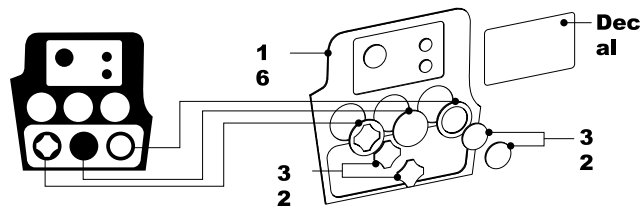

Subaru Impreza WRC '99 Parts List Sku#: 3026

- | | |
|------------------------|-------------------------------|
| 1 Straps | 19 Hood Pin Escutcheon Plates |
| 2 Straps | 20 Passenger Wiper Arm |
| 3 Wiper Arm Detail | 21 Driver Wiper Arm |
| 4 Tail Light Backing | 22 Rear Shock Mount Detail |
| 5 Grill Badge | 23 Wiper Arm Detail |
| 6 Wiper Head Detail | 24 Brake Caliper Badges |
| 7 Driver Foot Rest | 25 Dash Board |
| 8 Passenger Wiper Head | 26 Strap Connectors |
| 9 Passenger Wiper Arm | 27 Replaces Deca 451 |
| 10 Hood Vents | 28 Replaces Decal 53 |
| 11 Front Brake Discs | 29 Front Disc Hub |
| 12 Driver Wiper Head | 30 Rear Disc Hub |
| 13 Side View Mirrors | 31 Rear Brake Disc |
| 14 Passenger Wiper Arm | 32 Dash Board Details |
| 15 Foot Rest | 33 Rear Brake Shields |
| 16 Dash Board | 34 Rear Hub Details |
| 17 Radiator Grill | 35 Front Grill |
| 18 Driver Wiper Arm | 36 Hood Pins |

Dashboard

Dashboard

Dashboard

Windshield Wiper Assembly

(#) Denotes Driver Side Wiper Part's

Passenger Side Wiper

Windshield Wiper Assembly

(#) Denotes Driver Side Wiper Part's