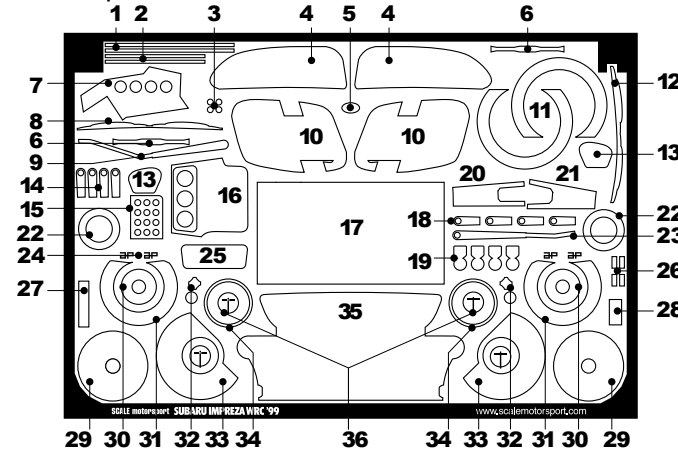

Subaru Impreza WRC '99 Parts List Sku#: 3026

1 Straps	19 Hood Pin Escutcheon Plates
2 Straps	20 Passenger Wiper Arm
3 Wiper Arm Detail	21 Driver Wiper Arm
4 Tail Light Backing	22 Rear Shock Mount Detail
5 Grill Badge	23 Wiper Arm Detail
6 Wiper Head Detail	24 Brake Caliper Badges
7 Driver Foot Rest	25 Dash Board
8 Passenger Wiper Head	26 Strap Connectors
9 Passenger Wiper Arm	27 Replaces Deca 451
10 Hood Vents	28 Replaces Decal 53
11 Front Brake Discs	29 Front Disc Hub
12 Driver Wiper Head	30 Rear Disc Hub
13 Side View Mirrors	31 Rear Brake Disc
14 Passenger Wiper Arm	32 Dash Board Details
15 Foot Rest	33 Rear Brake Shields
16 Dash Board	34 Rear Hub Details
17 Radiator Grill	35 Front Grill
18 Driver Wiper Arm	36 Hood Pins

PO Box 823
Newtown, CT 06470-2023

©Scale Motorsport 1999

customerservice@scalemotorsport.com
www.scalemotorsport.com

This product is not a toy, it is designed for the advanced builder or intermediate modeller interested in learning new techniques while expanding their modelling skills. Not safe for children under the age of 12 years.