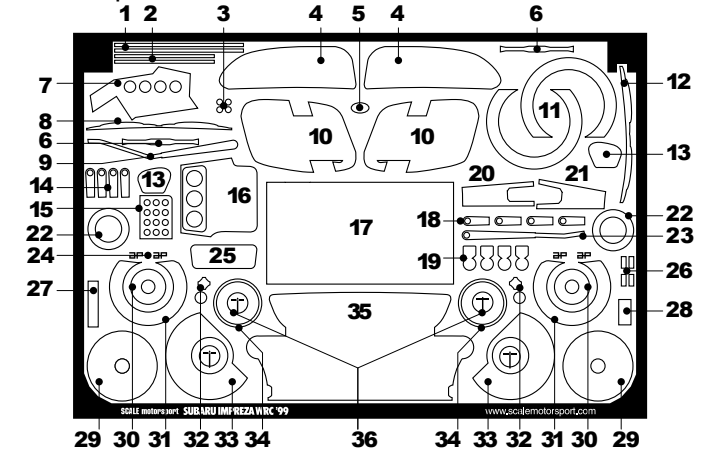

Subaru Impreza WRC '99 Parts List Sku#: 3026

1 Straps	19 Hood Pin Escutcheon Plates
2 Straps	20 Passenger Wiper Arm
3 Wiper Arm Detail	21 Driver Wiper Arm
4 Tail Light Backing	22 Rear Shock Mount Detail
5 Grill Badge	23 Wiper Arm Detail
6 Wiper Head Detail	24 Brake Caliper Badges
7 Driver Foot Rest	25 Dash Board
8 Passenger Wiper Head	26 Strap Connectors
9 Passenger Wiper Arm	27 Replaces Deca 451
10 Hood Vents	28 Replaces Decal 53
11 Front Brake Discs	29 Front Disc Hub
12 Driver Wiper Head	30 Rear Disc Hub
13 Side View Mirrors	31 Rear Brake Disc
14 Passenger Wiper Arm	32 Dash Board Details
15 Foot Rest	33 Rear Brake Shields
16 Dash Board	34 Rear Hub Details
17 Radiator Grill	35 Front Grill
18 Driver Wiper Arm	36 Hood Pins