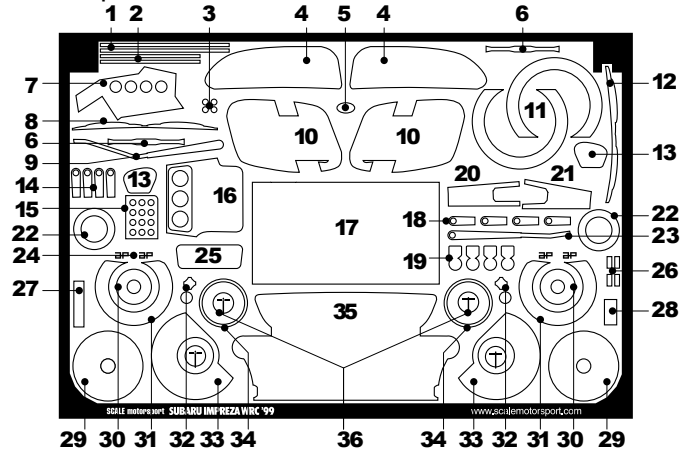

Subaru Impreza WRC '99 Parts List Sku#: 3026

- | | |
|------------------------|-------------------------------|
| 1 Straps | 19 Hood Pin Escutcheon Plates |
| 2 Straps | 20 Passenger Wiper Arm |
| 3 Wiper Arm Detail | 21 Driver Wiper Arm |
| 4 Tail Light Backing | 22 Rear Shock Mount Detail |
| 5 Grill Badge | 23 Wiper Arm Detail |
| 6 Wiper Head Detail | 24 Brake Caliper Badges |
| 7 Driver Foot Rest | 25 Dash Board |
| 8 Passenger Wiper Head | 26 Strap Connectors |
| 9 Passenger Wiper Arm | 27 Replaces Deca 451 |
| 10 Hood Vents | 28 Replaces Decal 53 |
| 11 Front Brake Discs | 29 Front Disc Hub |
| 12 Driver Wiper Head | 30 Rear Disc Hub |
| 13 Side View Mirrors | 31 Rear Brake Disc |
| 14 Passenger Wiper Arm | 32 Dash Board Details |
| 15 Foot Rest | 33 Rear Brake Shields |
| 16 Dash Board | 34 Rear Hub Details |
| 17 Radiator Grill | 35 Front Grill |
| 18 Driver Wiper Arm | 36 Hood Pins |